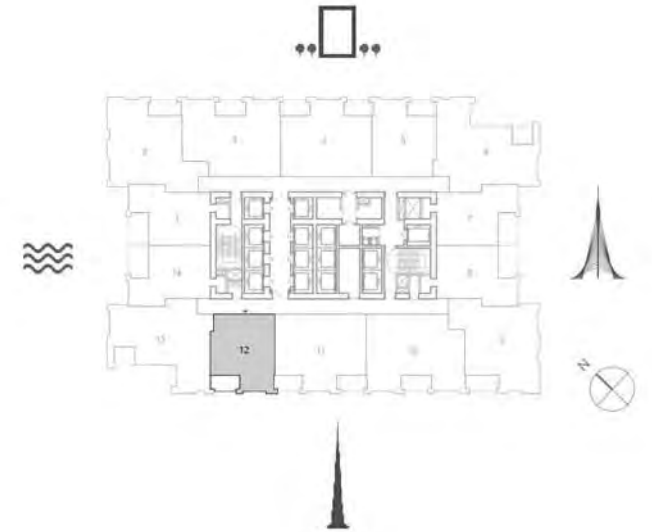

Suite Area	669.84 Sq.ft. / 62.23 Sq.m.
Balcony Area	80.84 Sq.ft. / 7.51 Sq.m.
Total Area	750.68 Sq.ft. / 69.74 Sq.m.