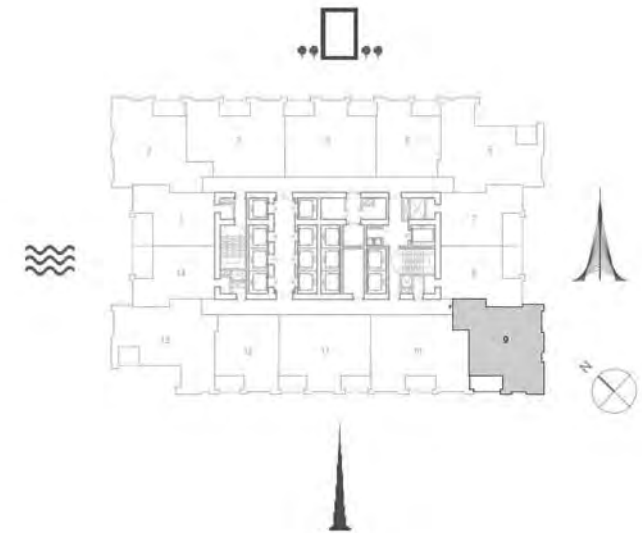

TOWER 1
2 BEDROOM W/ BALCONY
UNIT 09/ LEVELS 16-32

Suite Area	985.33 Sq.ft. / 91.54 Sq.m.
Balcony Area	92.68 Sq.ft. / 8.61 Sq.m.
Total Area	1078.01 Sq.ft. / 100.15 Sq.m.