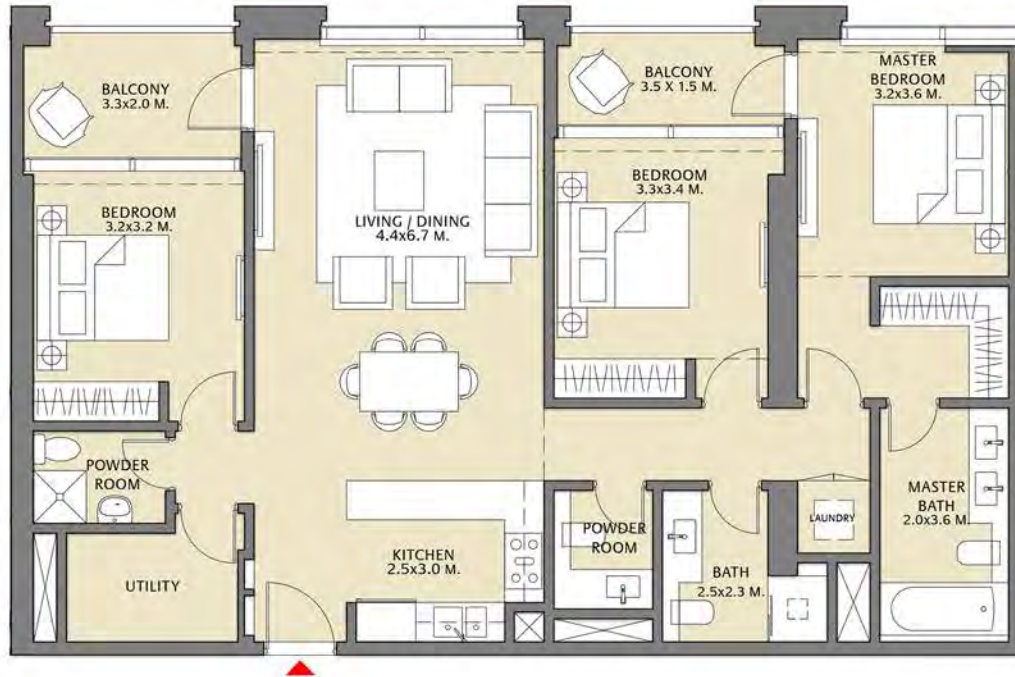

TOWER 1
3 BEDROOM W/ BALCONY
UNIT 09/ LEVELS 52-69