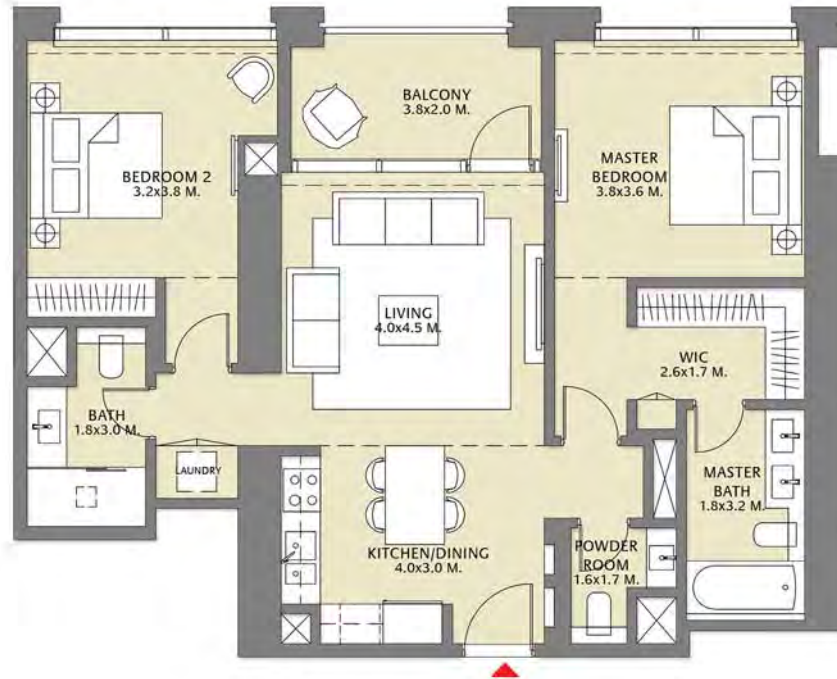

TOWER 1
2 BEDROOM W/ BALCONY
UNIT 03/ LEVELS 34-50