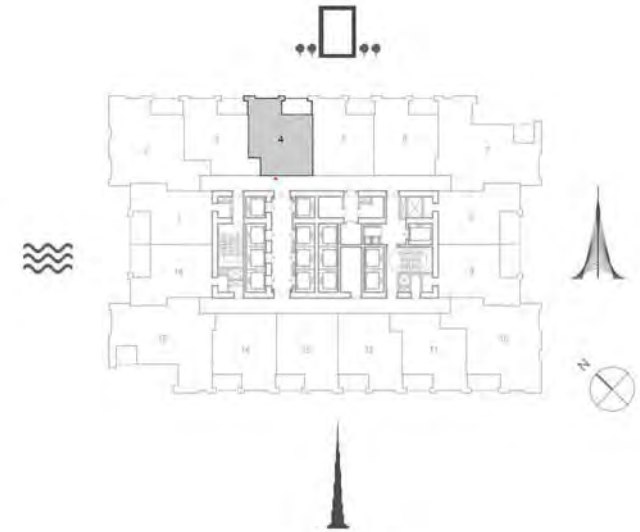

TOWER 1
1 BEDROOM W/ BALCONY
UNIT 04/ LEVELS 02-14

Suite Area	659.18 Sq.ft. / 61.24 Sq.m.
Balcony Area	82.67 Sq.ft. / 7.68 Sq.m.
Total Area	741.85 Sq.ft. / 68.92 Sq.m.