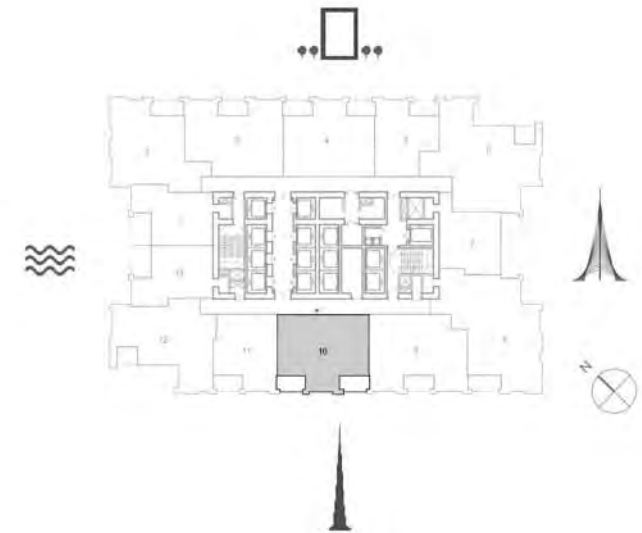

Suite Area	975.96 Sq.ft. / 90.67 Sq.m.
Balcony Area	145.96 Sq.ft. / 13.56 Sq.m.
Total Area	1121.92 Sq.ft. / 104.23 Sq.m.