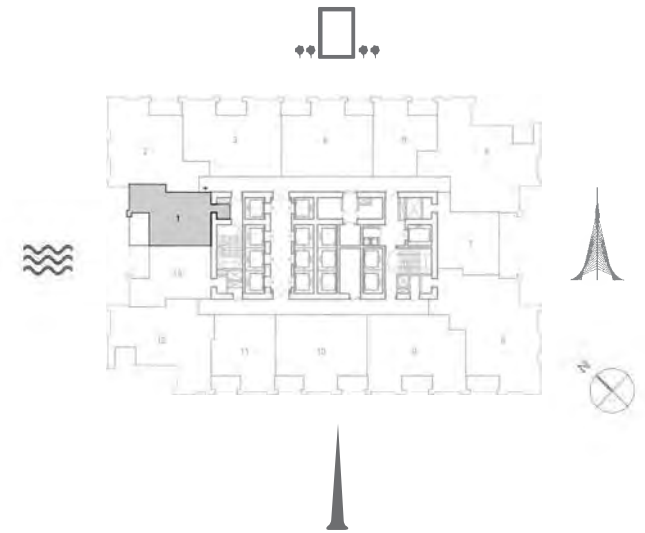

TOWER 1
1 BEDROOM W/ BALCONY
UNIT 01/ LEVELS 34-50

Suite Area	708.70 Sq.ft. / 65.84 Sq.m.
Balcony Area	109.68 Sq.ft. / 10.19 Sq.m.
Total Area	818.38 Sq.ft. / 76.03 Sq.m.