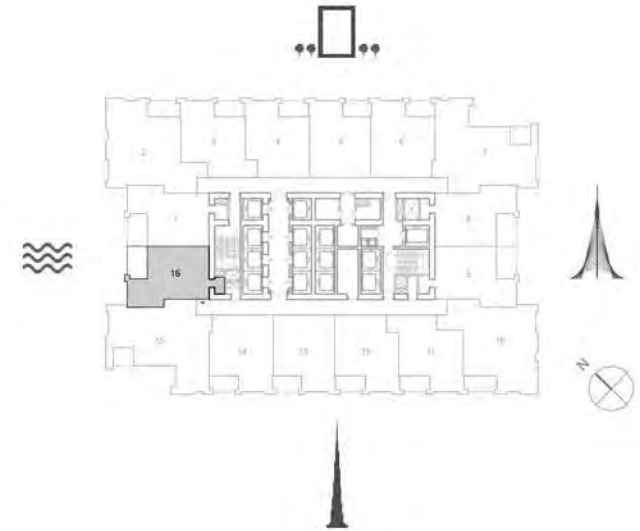

TOWER 1
1 BEDROOM W/ BALCONY
UNIT 16/ LEVELS 02-14

Suite Area	705.90 Sq.ft. / 65.58 Sq.m.
Balcony Area	109.68 Sq.ft. / 10.19 Sq.m.
Total Area	815.58 Sq.ft. / 75.77 Sq.m.