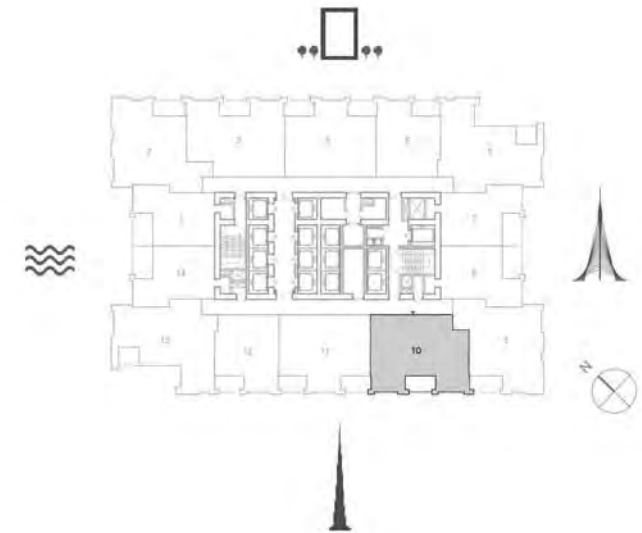

Suite Area	1048.30 Sq.ft. / 97.39 Sq.m.
Balcony Area	79.65 Sq.ft. / 7.40 Sq.m.
Total Area	1127.95 Sq.ft. / 104.79 Sq.m.