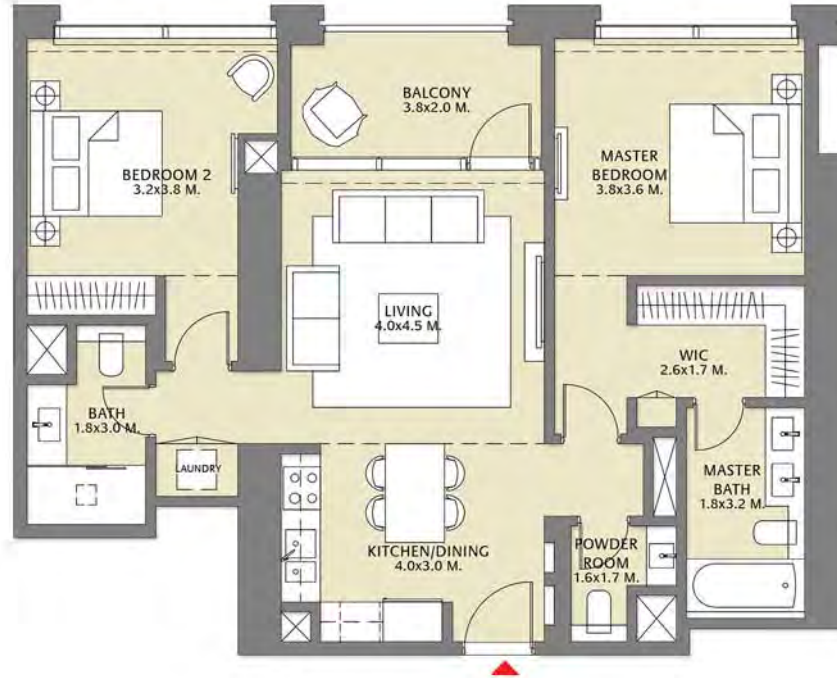

TOWER 1
1 BEDROOM W/ BALCONY
UNIT 16/ LEVELS 02-14

Suite Area	705.90 Sq.ft. / 65.58 Sq.m.
Balcony Area	109.68 Sq.ft. / 10.19 Sq.m.
Total Area	815.58 Sq.ft. / 75.77 Sq.m.

TOWER 1
1 BEDROOM W/ BALCONY
UNIT 01/ LEVELS 16-32

Suite Area	708.70 Sq.ft. / 65.84 Sq.m.
Balcony Area	109.68 Sq.ft. / 10.19 Sq.m.
Total Area	818.38 Sq.ft. / 76.03 Sq.m.

TOWER 1
2 BEDROOM W/ BALCONY
UNIT 02/ LEVELS 16-32

Suite Area	990.39 Sq.ft. / 92.01 Sq.m.
Balcony Area	92.68 Sq.ft. / 8.61 Sq.m.
Total Area	1083.07 Sq.ft. / 100.62 Sq.m.

TOWER 1
2 BEDROOM W/ BALCONY
UNIT 03/ LEVELS 16-32

Suite Area	1030.21 Sq.ft. / 95.71 Sq.m.
Balcony Area	83.85 Sq.ft. / 7.79 Sq.m.
Total Area	1114.06 Sq.ft. / 103.5 Sq.m.

TOWER 1
2 BEDROOM W/ BALCONY
UNIT 04/ LEVELS 16-32