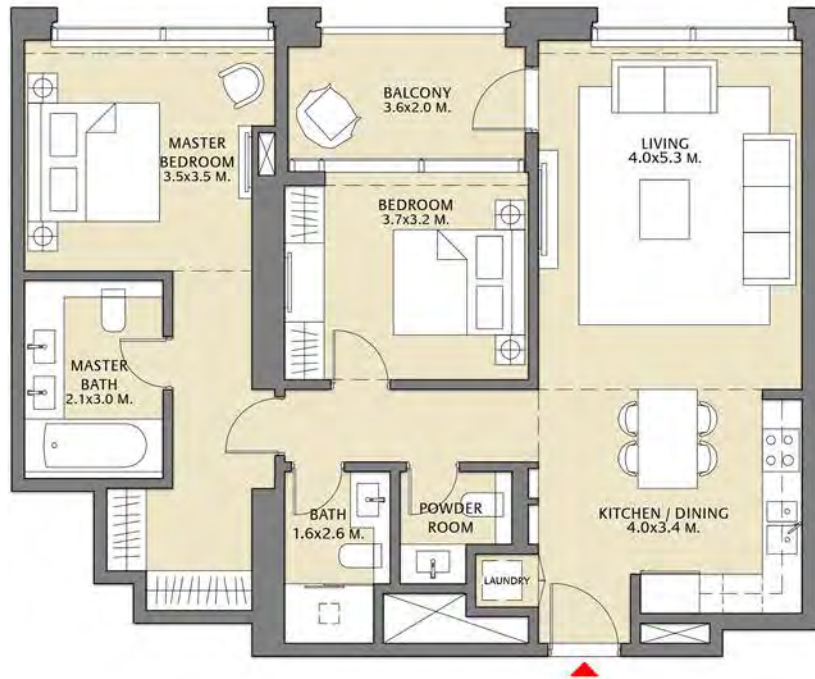

TOWER 1
2 BEDROOM W/ BALCONY
UNIT 08/ LEVELS 52-69