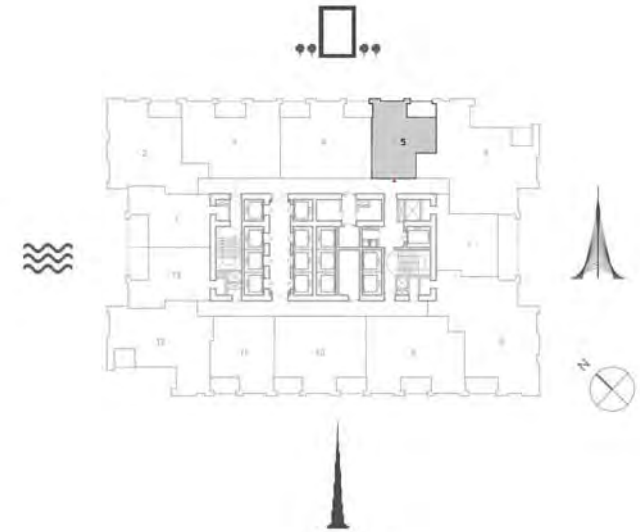

TOWER 1
1 BEDROOM W/ BALCONY
UNIT 05/ LEVELS 34-50

Suite Area	598.15 Sq.ft. / 55.57 Sq.m.
Balcony Area	80.84 Sq.ft. / 7.51 Sq.m.
Total Area	678.99 Sq.ft. / 63.08 Sq.m.