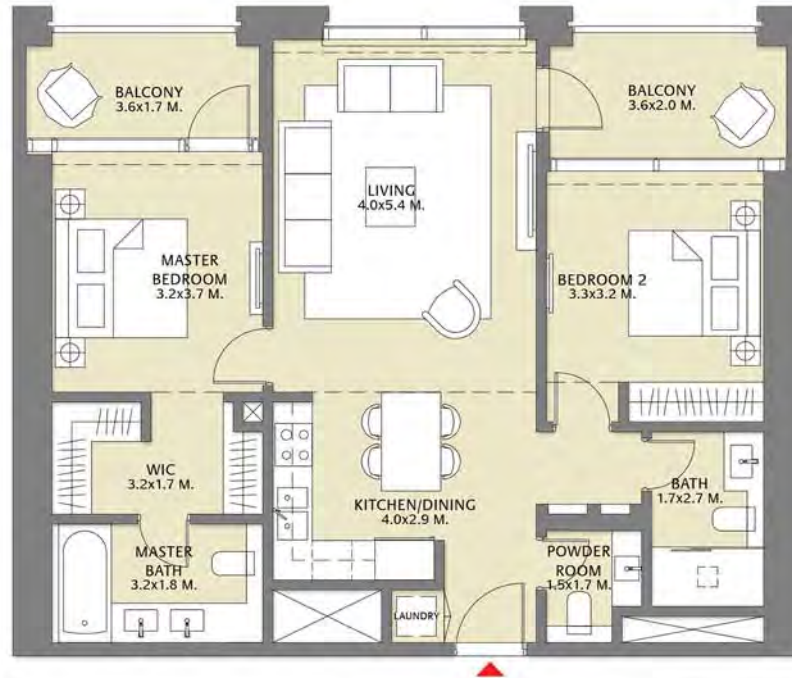

TOWER 1
2 BEDROOM W/ BALCONY
UNIT 10/ LEVELS 34-50