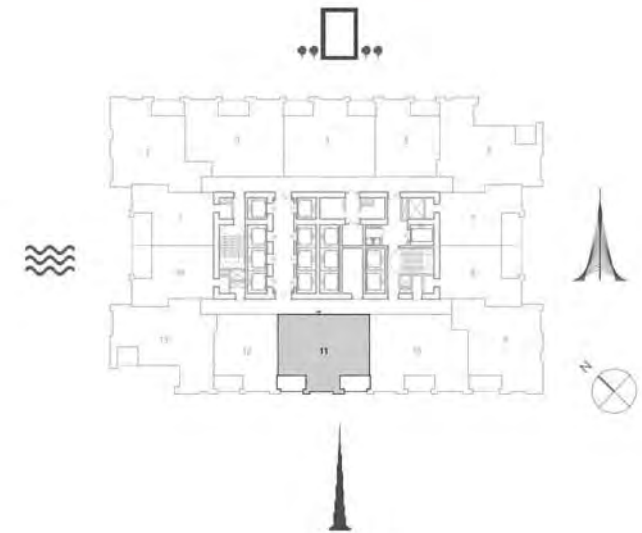

Suite Area	975.96 Sq.ft. / 90.67 Sq.m.
Balcony Area	145.96 Sq.ft. / 13.56 Sq.m.
Total Area	1121.92 Sq.ft. / 104.23 Sq.m.