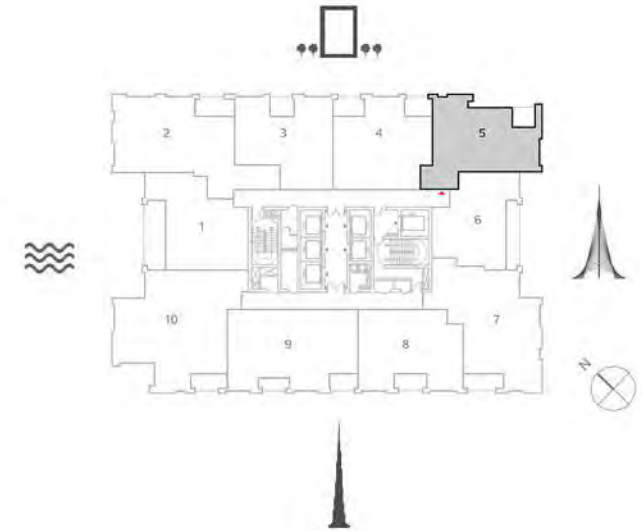

TOWER 1
2 BEDROOM W/ BALCONY
UNIT 05/ LEVELS 52-69

Suite Area	1037.21 Sq.ft. / 96.36 Sq.m.
Balcony Area	105.27 Sq.ft. / 9.78 Sq.m.
Total Area	1142.48 Sq.ft. / 106.14 Sq.m.