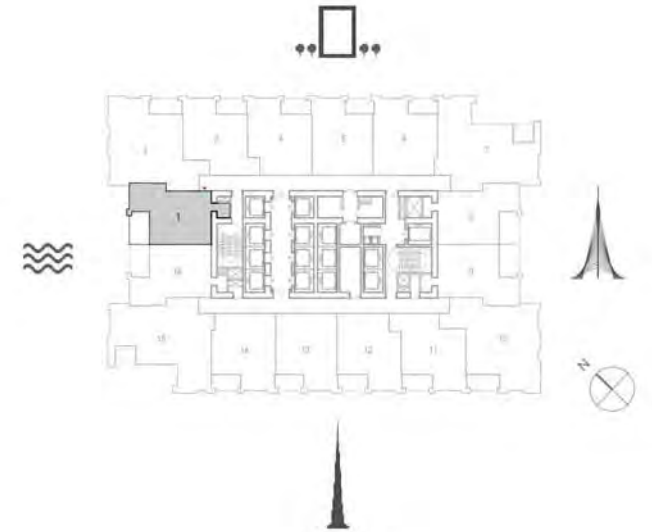

VIDA

ZA'ABEEL

FLOORPLANS

TOWER 1
1 BEDROOM W/ BALCONY
UNIT 01/ LEVELS 02-14

Suite Area	711.49 Sq.ft. / 66.10 Sq.m.
Balcony Area	109.68 Sq.ft. / 10.19 Sq.m.
Total Area	821.17 Sq.ft. / 76.29 Sq.m.

TOWER 1
2 BEDROOM W/ BALCONY
UNIT 02/ LEVELS 02-14