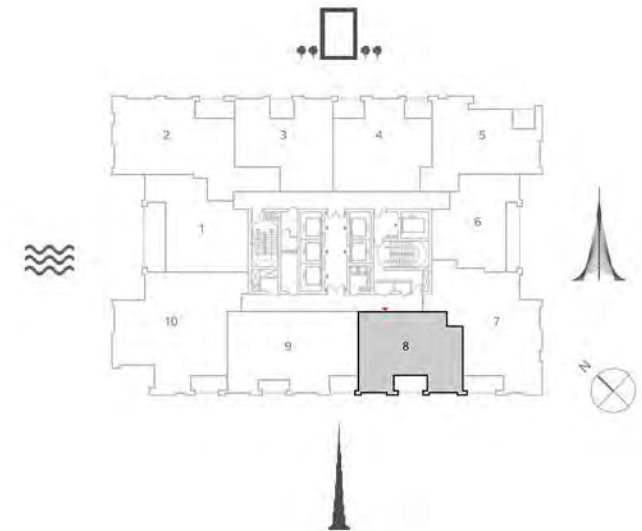

Suite Area	1054.22 Sq.ft. / 97.94 Sq.m.
Balcony Area	79.87 Sq.ft. / 7.42 Sq.m.
Total Area	1134.09 Sq.ft. / 105.36 Sq.m.