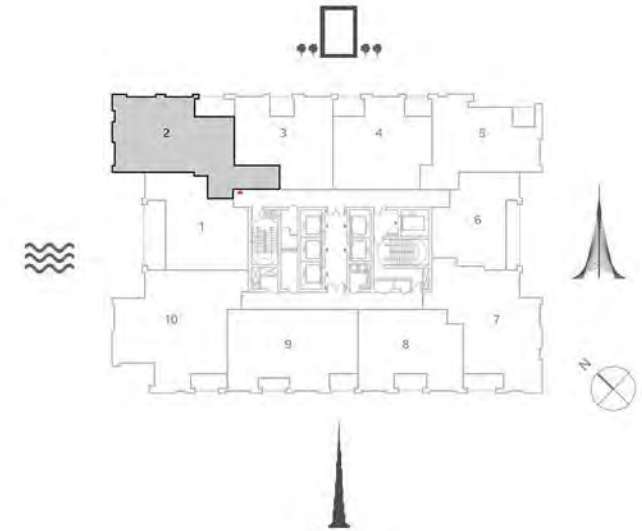

TOWER 1
3 BEDROOM W/ BALCONY
UNIT 02/ LEVELS 52-69

Suite Area	1405.77 Sq.ft. / 130.60 Sq.m.
Balcony Area	113.56 Sq.ft. / 10.55 Sq.m.
Total Area	1519.33 Sq.ft. / 141.15 Sq.m.