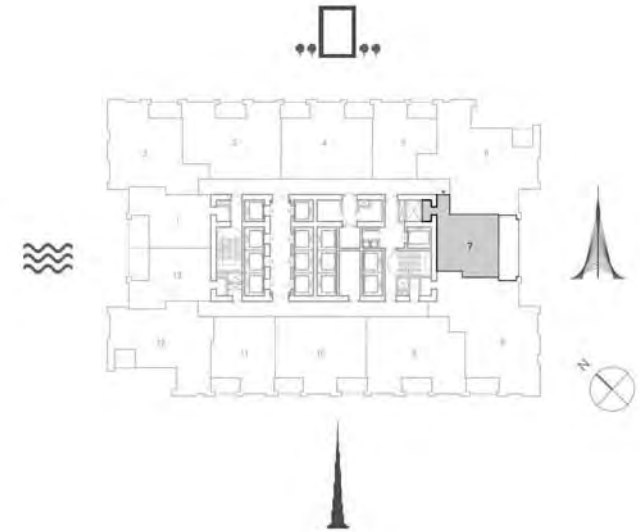

TOWER 1
1 BEDROOM W/ BALCONY
UNIT 07/ LEVELS 34-50

Suite Area	731.62 Sq.ft. / 67.97 Sq.m.
Balcony Area	219.48 Sq.ft. / 20.39 Sq.m.
Total Area	951.10 Sq.ft. / 88.36 Sq.m.