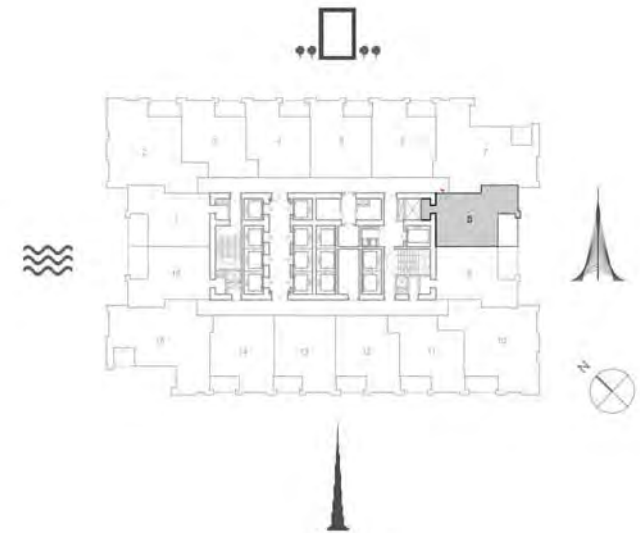

TOWER 1
1 BEDROOM W/ BALCONY
UNIT 08/ LEVELS 02-14

Suite Area	716.88 Sq.ft. / 66.60 Sq.m.
Balcony Area	109.68 Sq.ft. / 10.19 Sq.m.
Total Area	826.56 Sq.ft. / 76.79 Sq.m.