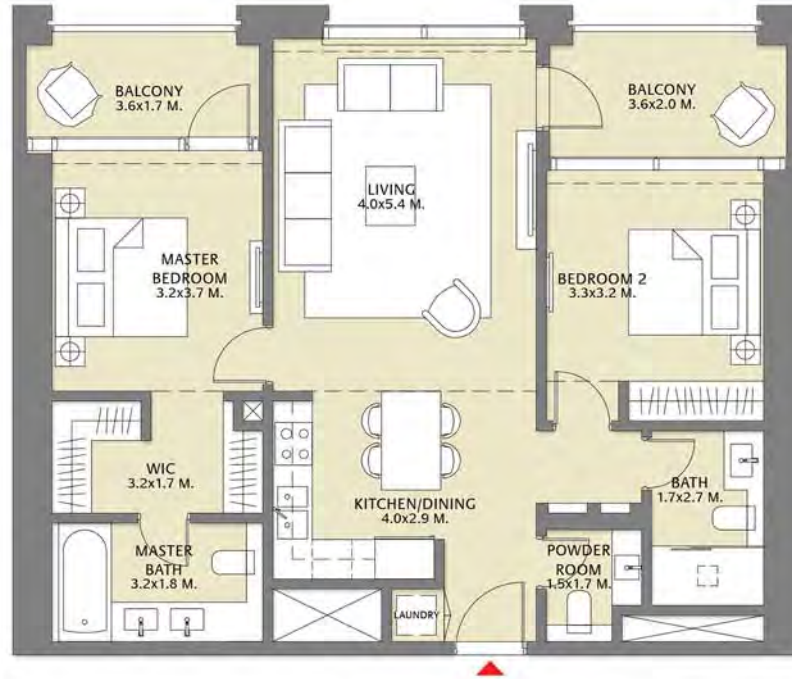

TOWER 1
2 BEDROOM W/ BALCONY
UNIT 11/ LEVELS 16-32