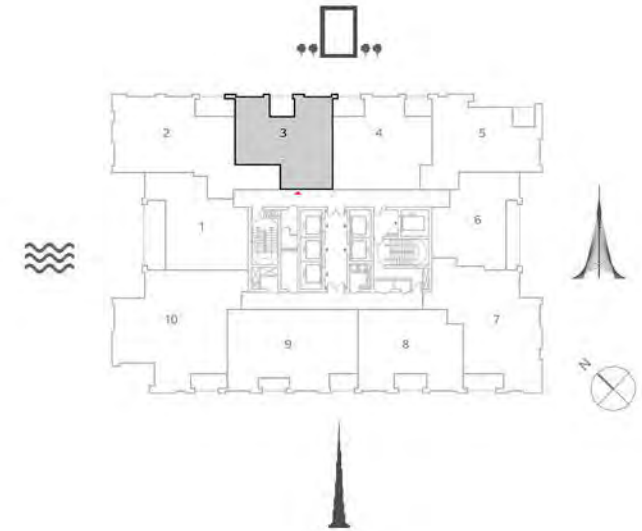

TOWER 1
2 BEDROOM W/ BALCONY
UNIT 03/ LEVELS 52-69

Suite Area	1018.80 Sq.ft. / 94.65 Sq.m.
Balcony Area	74.16 Sq.ft. / 6.89 Sq.m.
Total Area	1092.96 Sq.ft. / 101.54 Sq.m.