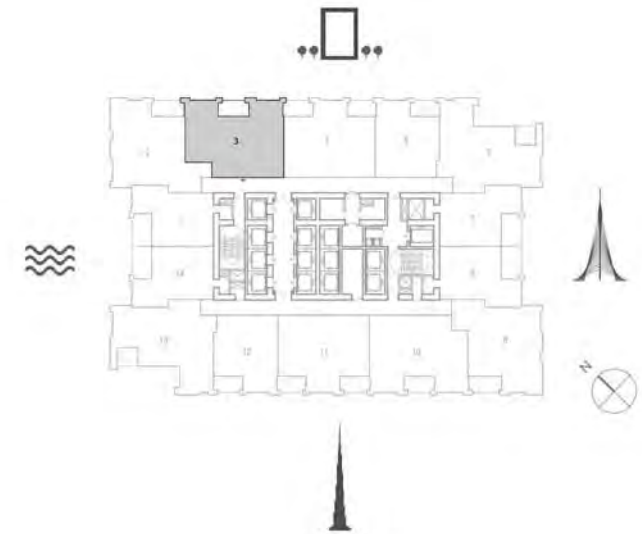

TOWER 1
2 BEDROOM W/ BALCONY
UNIT 03/ LEVELS 16-32

Suite Area	1030.21 Sq.ft. / 95.71 Sq.m.
Balcony Area	83.85 Sq.ft. / 7.79 Sq.m.
Total Area	1114.06 Sq.ft. / 103.5 Sq.m.