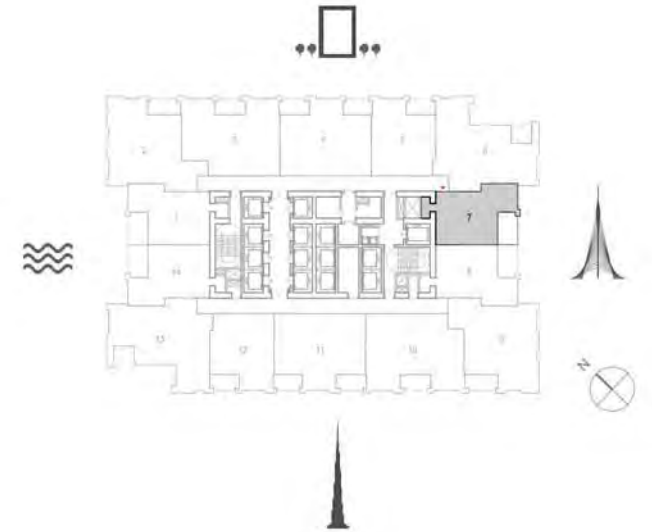

TOWER 1
1 BEDROOM W/ BALCONY
UNIT 07/ LEVELS 16-32

Suite Area	714.08 Sq.ft. / 66.34Sq.m.
Balcony Area	109.68 Sq.ft. / 10.19 Sq.m.
Total Area	823.76 Sq.ft. / 76.53 Sq.m.