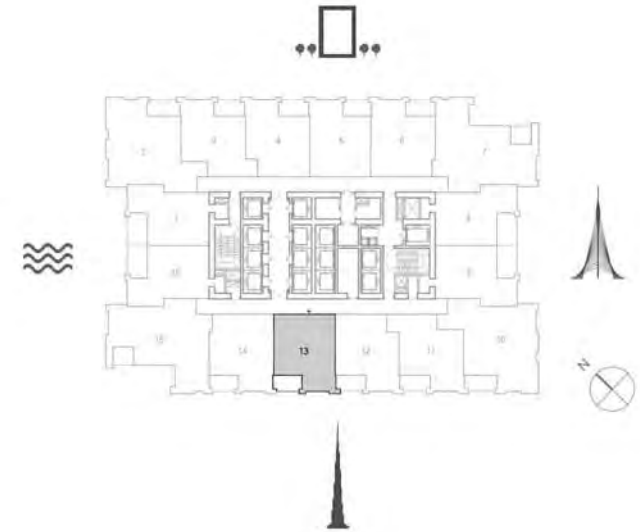

TOWER 1
1 BEDROOM W/ BALCONY
UNIT 13/ LEVELS 02-14

Suite Area	669.73 Sq.ft. / 62.22 Sq.m.
Balcony Area	79.55 Sq.ft. / 7.39 Sq.m.
Total Area	749.28 Sq.ft. / 69.61 Sq.m.