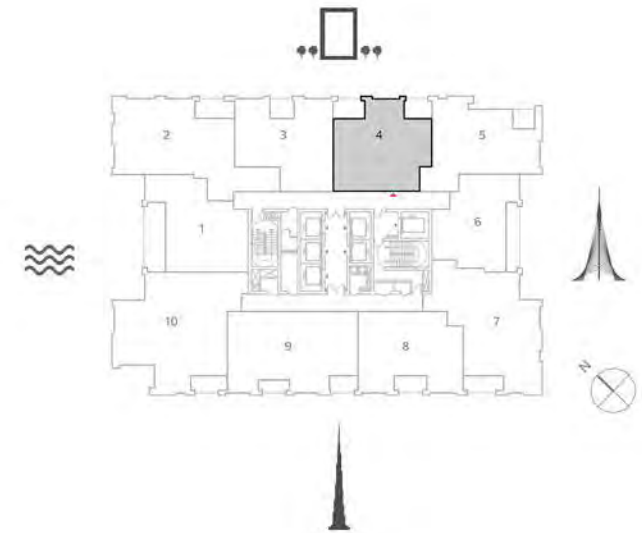

TOWER 1
2 BEDROOM W/ BALCONY
UNIT 04/ LEVELS 52-69

Suite Area	1057.88 Sq.ft. / 98.28 Sq.m.
Balcony Area	173.62 Sq.ft. / 16.13 Sq.m.
Total Area	1231.50 Sq.ft. / 114.41 Sq.m.