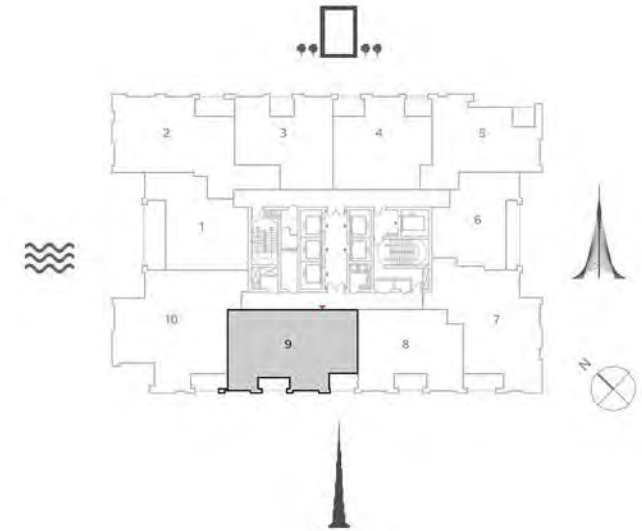

Suite Area	1364.22 Sq.ft. / 126.74 Sq.m.
Balcony Area	130.78 Sq.ft. / 12.15 Sq.m.
Total Area	1495.00 Sq.ft. / 138.89 Sq.m.