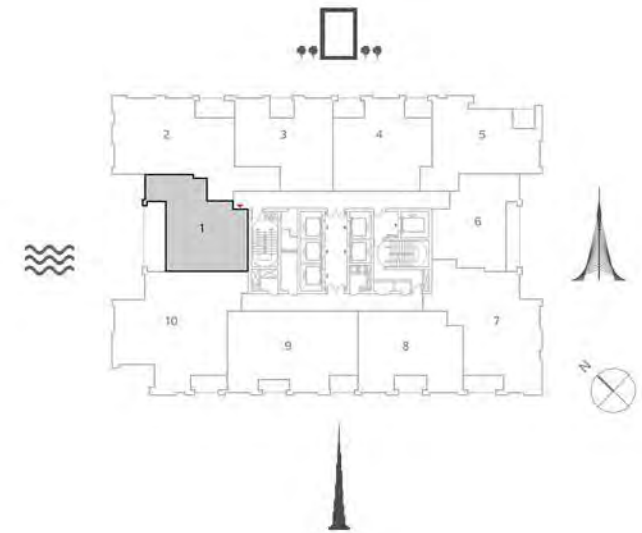

TOWER 1
2 BEDROOM W/ BALCONY
UNIT 01/ LEVELS 52-69

Suite Area	1064.66 Sq.ft. / 98.91 Sq.m.
Balcony Area	210.54 Sq.ft. / 19.56 Sq.m.
Total Area	1275.20Sq.ft. / 118.47 Sq.m.