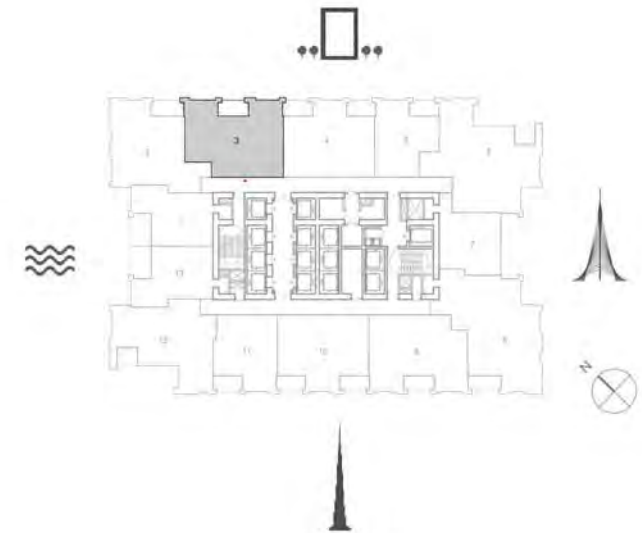

Suite Area	1030.21 Sq.ft. / 95.71 Sq.m.
Balcony Area	83.85 Sq.ft. / 7.79 Sq.m.
Total Area	1114.06 Sq.ft. / 103.5 Sq.m.