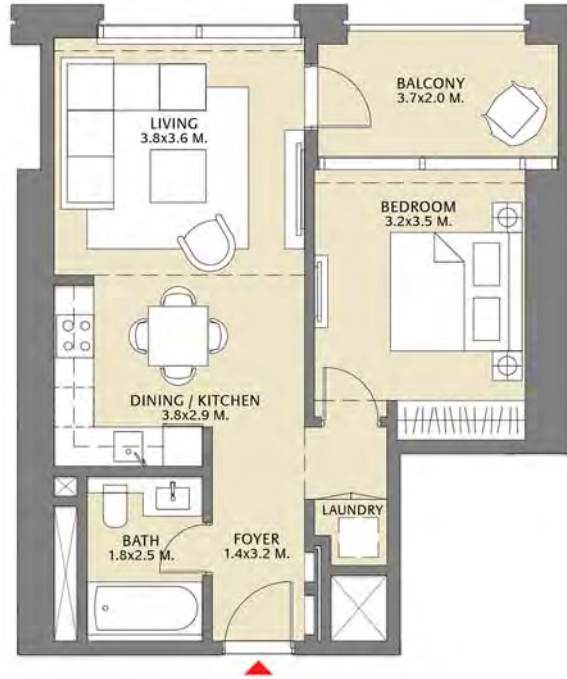

TOWER 1
1 BEDROOM W/ BALCONY
UNIT 05/ LEVELS 34-50

Suite Area	598.15 Sq.ft. / 55.57 Sq.m.
Balcony Area	80.84 Sq.ft. / 7.51 Sq.m.
Total Area	678.99 Sq.ft. / 63.08 Sq.m.