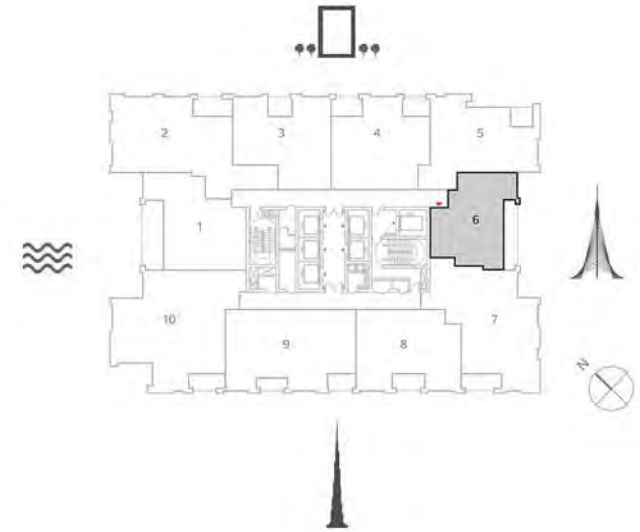

TOWER 1
2 BEDROOM W/ BALCONY
UNIT 06/ LEVELS 52-69

Suite Area	937.86 Sq.ft. / 87.13 Sq.m.
Balcony Area	136.81 Sq.ft. / 12.71 Sq.m.
Total Area	1074.67 Sq.ft. / 99.84 Sq.m.