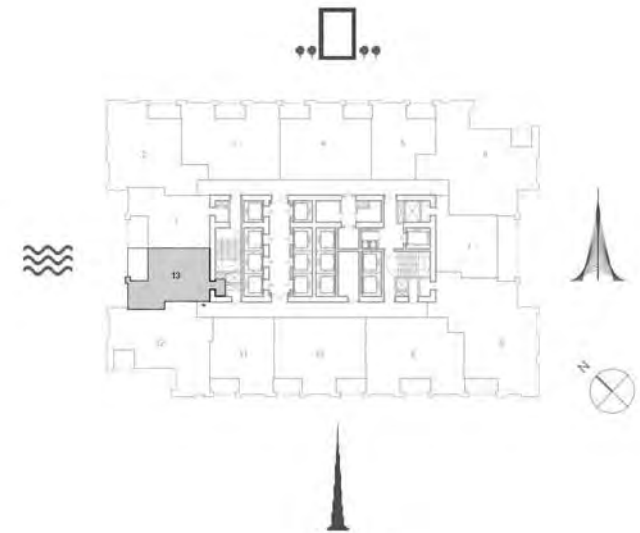

TOWER 1
1 BEDROOM W/ BALCONY
UNIT 13/ LEVELS 34-50

Suite Area	703.10 Sq.ft. / 65.32 Sq.m.
Balcony Area	109.68 Sq.ft. / 10.19 Sq.m.
Total Area	812.78 Sq.ft. / 75.51 Sq.m.