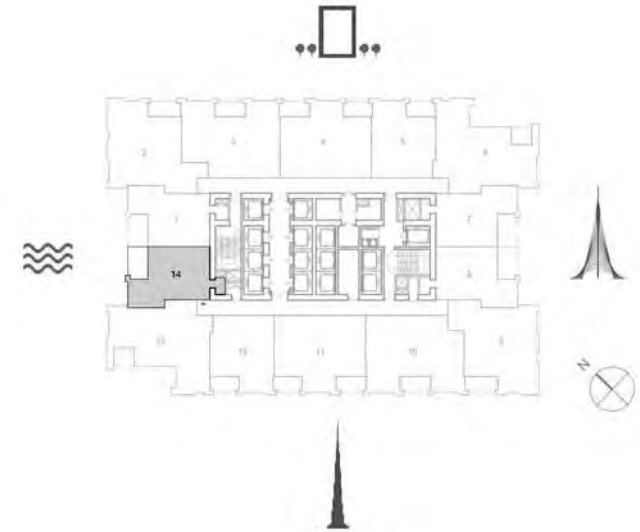

TOWER 1
1 BEDROOM W/ BALCONY
UNIT 14/ LEVELS 16-32

Suite Area	703.10 Sq.ft. / 65.32 Sq.m.
Balcony Area	109.68 Sq.ft. / 10.19 Sq.m.
Total Area	812.78 Sq.ft. / 75.51 Sq.m.