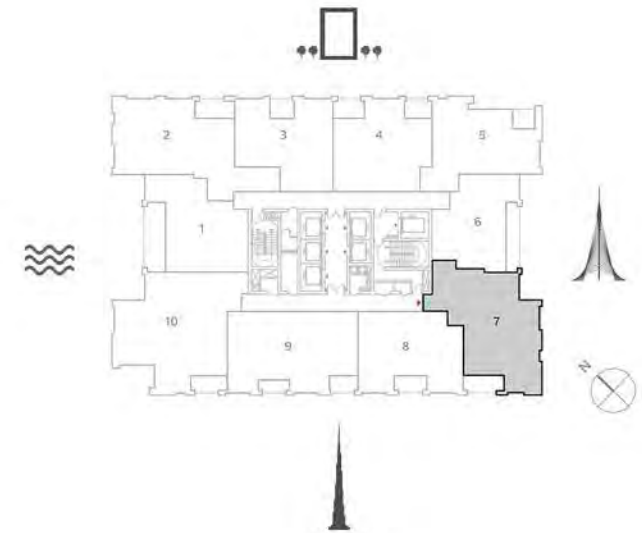

TOWER 1
3 BEDROOM W/ BALCONY
UNIT 07/ LEVELS 52-69

Suite Area	1417.50 Sq.ft. / 131.69 Sq.m.
Balcony Area	92.46 Sq.ft. / 8.59 Sq.m.
Total Area	1509.96 Sq.ft. / 140.28 Sq.m.