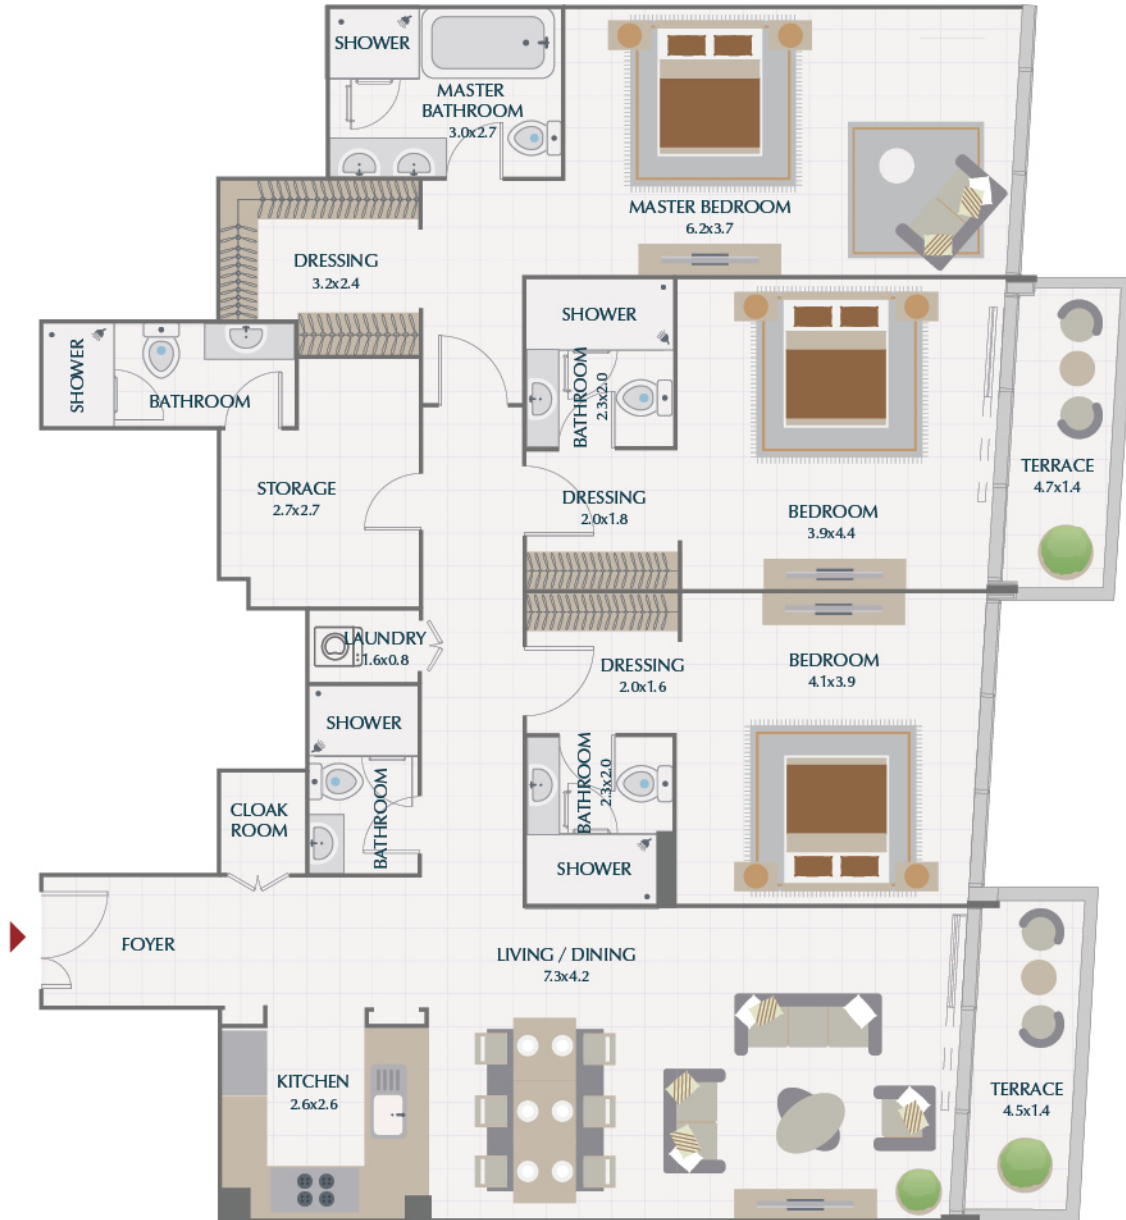

2 BR / TYPE 1A
PARK GATE RESIDENCES

SUITE	1365.2 SQ.FT.	126.8 SQ.M.
TERRACE	206.9 SQ.FT.	19.2 SQ.M.
TOTAL	1572.1 SQ.FT.	146.0 SQ.M.

2 BR / TYPE 2A
PARK GATE RESIDENCES

SUITE	1413.6 SQ.FT.	131.3 SQ.M.
TERRACE	137.3 SQ.FT.	12.8 SQ.M.
TOTAL	1550.9 SQ.FT.	144.1 SQ.M.

2 BR / TYPE 3A
PARK GATE RESIDENCES

SUITE	1460.8 SQ.FT.	135.7 SQ.M.
TERRACE	151.6 SQ.FT.	14.1 SQ.M.
TOTAL	1612.4 SQ.FT.	149.8 SQ.M.

2 BR / TYPE 4A
PARK GATE RESIDENCES

SUITE	1377.1 SQ.FT.	127.9 SQ.M.
TERRACE	257.5 SQ.FT.	23.9 SQ.M.
TOTAL	1634.6 SQ.FT.	151.8 SQ.M.

3 BR / TYPE 1A PARK GATE RESIDENCES

SUITE	1790.3 SQ.FT.	166.3 SQ.M.
TERRACE	270.7 SQ.FT.	25.2 SQ.M.
TOTAL	2061.0 SQ.FT.	191.5 SQ.M.

3 BR / TYPE 2 PARK GATE RESIDENCES

SUITE	2021.4 SQ.FT.	187.8 SQ.M.
TERRACE	142.6 SQ.FT.	13.3 SQ.M.
TOTAL	2164.0 SQ.FT.	201.1 SQ.M.

3 BR / TYPE 3A PARK GATE RESIDENCES

SUITE	1816.8 SQ.FT.	168.8 SQ.M.
TERRACE	342.8 SQ.FT.	31.9 SQ.M.
TOTAL	2159.6 SQ.FT.	200.7 SQ.M.

LOWER LEVEL

UPPER LEVEL

3BR PODIUM TOWNHOUSE / TYPE 5 PARK GATE RESIDENCES