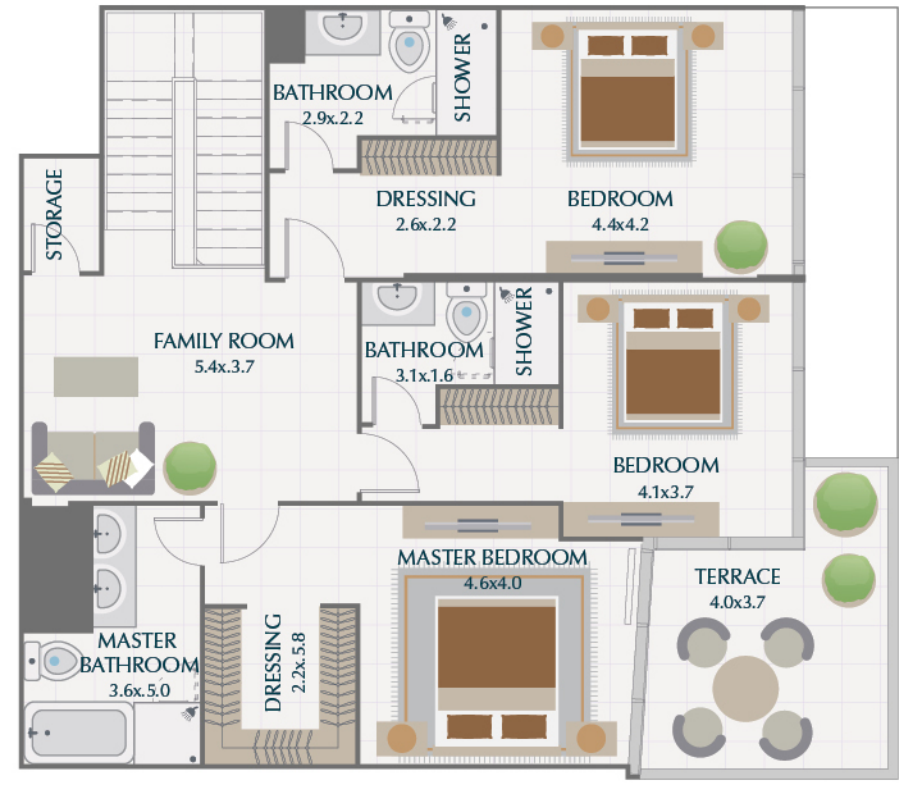

3 BR / TYPE 3A PARK GATE RESIDENCES

SUITE	1816.8 SQ.FT.	168.8 SQ.M.
TERRACE	342.8 SQ.FT.	31.9 SQ.M.
TOTAL	2159.6 SQ.FT.	200.7 SQ.M.

LOWER LEVEL

UPPER LEVEL

3BR PODIUM TOWNHOUSE / TYPE 5 PARK GATE RESIDENCES

SUITE	3029.8 SQ.FT.	281.5 SQ.M.
TERRACE	1107.8 SQ.FT.	102.9 SQ.M.
TOTAL	4137.6 SQ.FT.	384.4 SQ.M.

LOWER LEVEL

UPPER LEVEL

4BR PODIUM TOWNHOUSE / TYPE 3 PARK GATE RESIDENCES

SUITE	3258.2 SQ.FT.	302.7 SQ.M.
TERRACE	851.0 SQ.FT.	79.1 SQ.M.
TOTAL	4109.2 SQ.FT.	381.8 SQ.M.

LOWER LEVEL

UPPER LEVEL

4BR PODIUM TOWNHOUSE / TYPE 4A PARK GATE RESIDENCES

SUITE	3260.6 SQ.FT.	302.9 SQ.M.
TERRACE	400.8 SQ.FT.	37.2 SQ.M.
TOTAL	3661.4 SQ.FT.	340.1 SQ.M.

LOWER LEVEL

UPPER LEVEL

5BR PODIUM TOWNHOUSE / TYPE 1 PARK GATE RESIDENCES

SUITE	3898.2 SQ.FT.	362.2 SQ.M.
TERRACE	955.1 SQ.FT.	88.7 SQ.M.
TOTAL	4853.3 SQ.FT.	450.9 SQ.M.

LOWER LEVEL

UPPER LEVEL

PENTHOUSE PARK GATE RESIDENCES

SUITE	5875.5 SQ.FT.	545.9 SQ.M.
TERRACE	4996.4 SQ.FT.	464.2 SQ.M.
TOTAL	10871.9 SQ.FT.	1010.1 SQ.M.