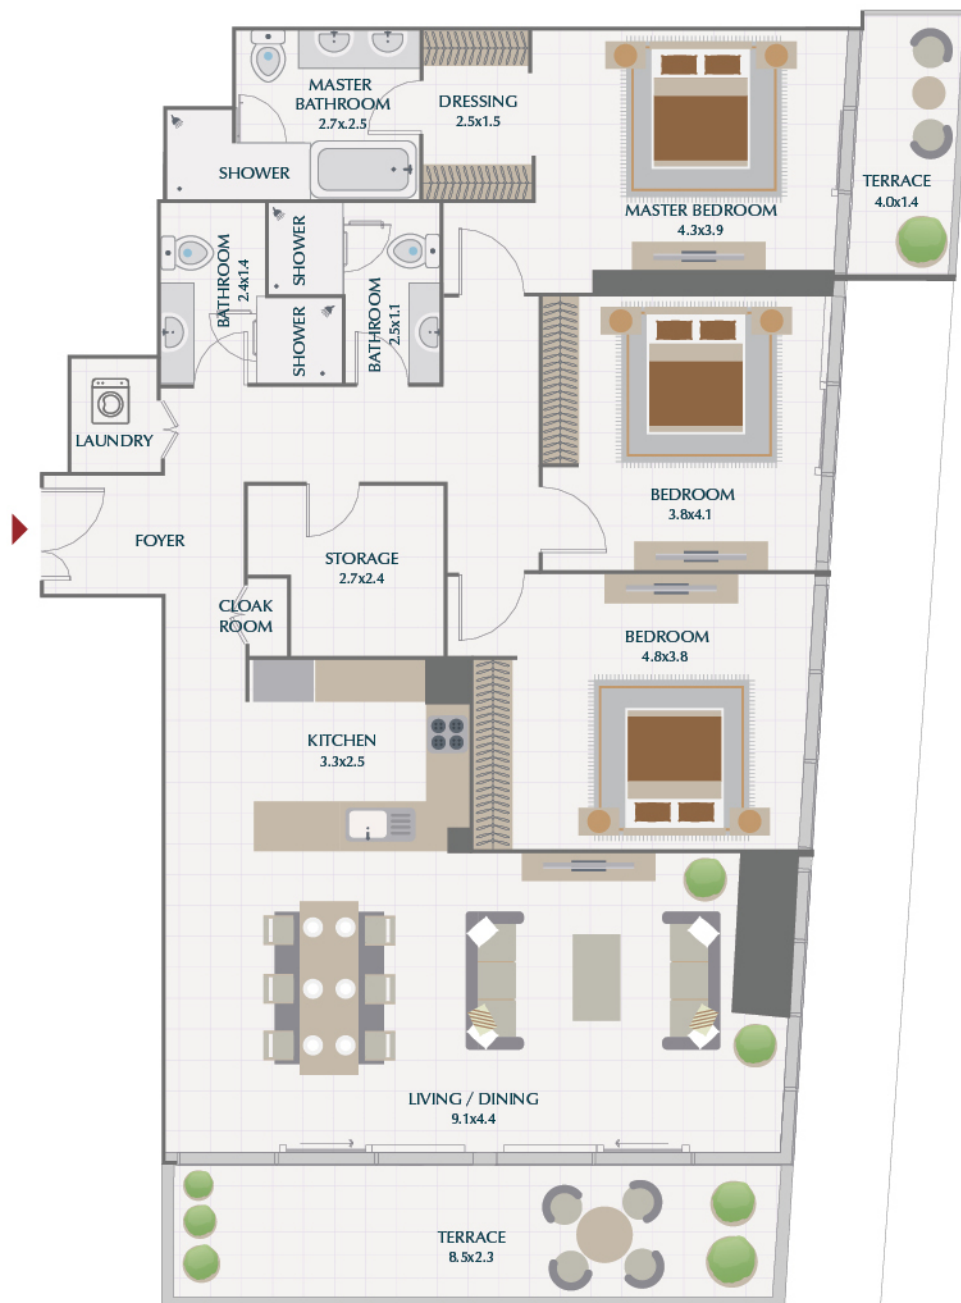

1 BR / TYPE 1A
PARK GATE RESIDENCES

SUITE	851.7 SQ.FT.	79.1 SQ.M.
TERRACE	146.8 SQ.FT.	13.6 SQ.M.
TOTAL	998.5 SQ.FT.	92.7 SQ.M.

1 BR / TYPE 4A
PARK GATE RESIDENCES

SUITE	844.1 SQ.FT.	78.4 SQ.M.
TERRACE	145.4 SQ.FT.	13.5 SQ.M.
TOTAL	989.5 SQ.FT.	91.9 SQ.M.

2 BR / TYPE 1A
PARK GATE RESIDENCES

SUITE	1365.2 SQ.FT.	126.8 SQ.M.
TERRACE	206.9 SQ.FT.	19.2 SQ.M.
TOTAL	1572.1 SQ.FT.	146.0 SQ.M.

2 BR / TYPE 2A
PARK GATE RESIDENCES

SUITE	1413.6 SQ.FT.	131.3 SQ.M.
TERRACE	137.3 SQ.FT.	12.8 SQ.M.
TOTAL	1550.9 SQ.FT.	144.1 SQ.M.

2 BR / TYPE 3A
PARK GATE RESIDENCES

SUITE	1460.8 SQ.FT.	135.7 SQ.M.
TERRACE	151.6 SQ.FT.	14.1 SQ.M.
TOTAL	1612.4 SQ.FT.	149.8 SQ.M.

2 BR / TYPE 4A
PARK GATE RESIDENCES

SUITE	1377.1 SQ.FT.	127.9 SQ.M.
TERRACE	257.5 SQ.FT.	23.9 SQ.M.
TOTAL	1634.6 SQ.FT.	151.8 SQ.M.

3 BR / TYPE 1A PARK GATE RESIDENCES

SUITE	1790.3 SQ.FT.	166.3 SQ.M.
TERRACE	270.7 SQ.FT.	25.2 SQ.M.
TOTAL	2061.0 SQ.FT.	191.5 SQ.M.

3 BR / TYPE 2 PARK GATE RESIDENCES

SUITE	2021.4 SQ.FT.	187.8 SQ.M.
TERRACE	142.6 SQ.FT.	13.3 SQ.M.
TOTAL	2164.0 SQ.FT.	201.1 SQ.M.