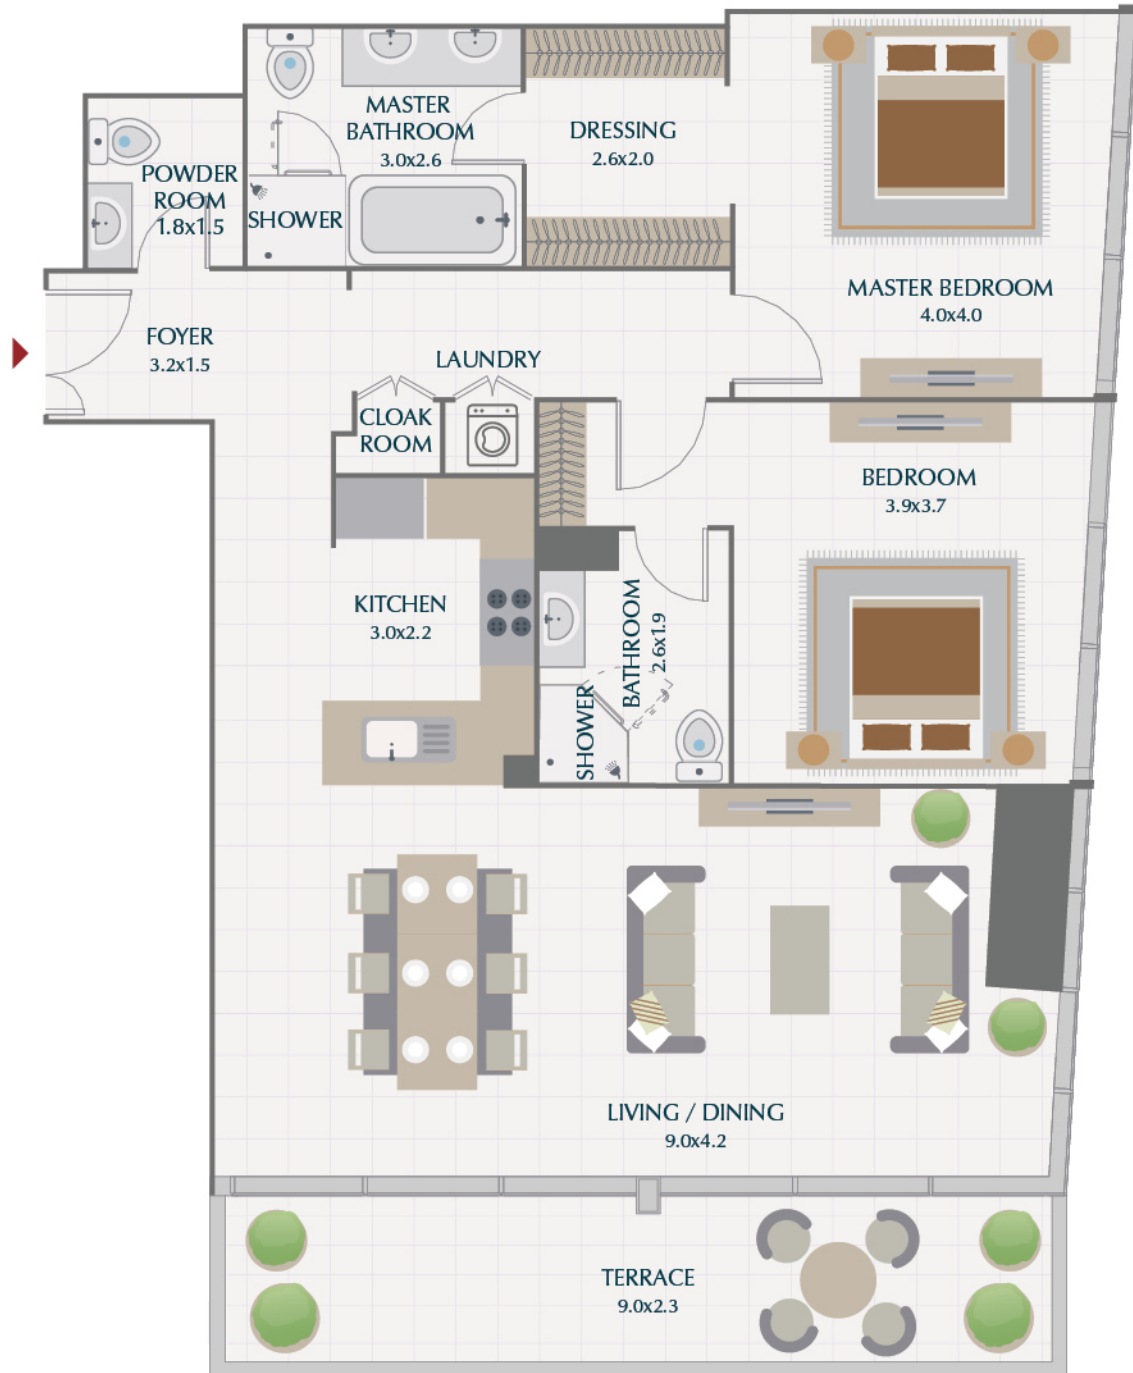

1 BR / TYPE 1A
PARK GATE RESIDENCES

SUITE	851.7 SQ.FT.	79.1 SQ.M.
TERRACE	146.8 SQ.FT.	13.6 SQ.M.
TOTAL	998.5 SQ.FT.	92.7 SQ.M.

1 BR / TYPE 4A
PARK GATE RESIDENCES

SUITE	844.1 SQ.FT.	78.4 SQ.M.
TERRACE	145.4 SQ.FT.	13.5 SQ.M.
TOTAL	989.5 SQ.FT.	91.9 SQ.M.

2 BR / TYPE 1A
PARK GATE RESIDENCES

SUITE	1365.2 SQ.FT.	126.8 SQ.M.
TERRACE	206.9 SQ.FT.	19.2 SQ.M.
TOTAL	1572.1 SQ.FT.	146.0 SQ.M.

2 BR / TYPE 2A
PARK GATE RESIDENCES

SUITE	1413.6 SQ.FT.	131.3 SQ.M.
TERRACE	137.3 SQ.FT.	12.8 SQ.M.
TOTAL	1550.9 SQ.FT.	144.1 SQ.M.

2 BR / TYPE 3A
PARK GATE RESIDENCES

SUITE	1460.8 SQ.FT.	135.7 SQ.M.
TERRACE	151.6 SQ.FT.	14.1 SQ.M.
TOTAL	1612.4 SQ.FT.	149.8 SQ.M.

2 BR / TYPE 4A
PARK GATE RESIDENCES

SUITE	1377.1 SQ.FT.	127.9 SQ.M.
TERRACE	257.5 SQ.FT.	23.9 SQ.M.
TOTAL	1634.6 SQ.FT.	151.8 SQ.M.