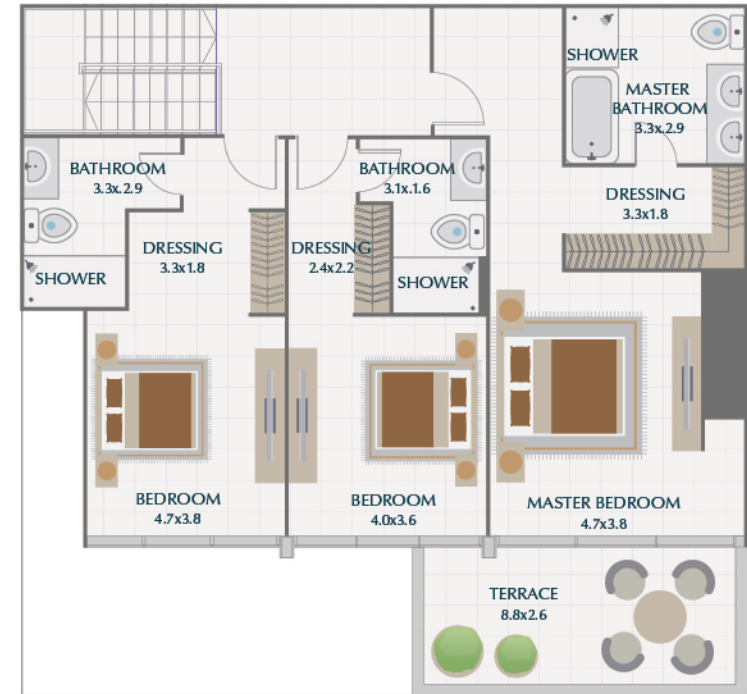

3 BR / TYPE 1A PARK GATE RESIDENCES

SUITE	1790.3 SQ.FT.	166.3 SQ.M.
TERRACE	270.7 SQ.FT.	25.2 SQ.M.
TOTAL	2061.0 SQ.FT.	191.5 SQ.M.

3 BR / TYPE 2 PARK GATE RESIDENCES

SUITE	2021.4 SQ.FT.	187.8 SQ.M.
TERRACE	142.6 SQ.FT.	13.3 SQ.M.
TOTAL	2164.0 SQ.FT.	201.1 SQ.M.

3 BR / TYPE 3A PARK GATE RESIDENCES

SUITE	1816.8 SQ.FT.	168.8 SQ.M.
TERRACE	342.8 SQ.FT.	31.9 SQ.M.
TOTAL	2159.6 SQ.FT.	200.7 SQ.M.

LOWER LEVEL

UPPER LEVEL

3BR PODIUM TOWNHOUSE / TYPE 5 PARK GATE RESIDENCES

SUITE	3029.8 SQ.FT.	281.5 SQ.M.
TERRACE	1107.8 SQ.FT.	102.9 SQ.M.
TOTAL	4137.6 SQ.FT.	384.4 SQ.M.

LOWER LEVEL

UPPER LEVEL

4BR PODIUM TOWNHOUSE / TYPE 3 PARK GATE RESIDENCES

SUITE	3258.2 SQ.FT.	302.7 SQ.M.
TERRACE	851.0 SQ.FT.	79.1 SQ.M.
TOTAL	4109.2 SQ.FT.	381.8 SQ.M.

LOWER LEVEL

UPPER LEVEL

4BR PODIUM TOWNHOUSE / TYPE 4A PARK GATE RESIDENCES

SUITE	3260.6 SQ.FT.	302.9 SQ.M.
TERRACE	400.8 SQ.FT.	37.2 SQ.M.
TOTAL	3661.4 SQ.FT.	340.1 SQ.M.

LOWER LEVEL

UPPER LEVEL

5BR PODIUM TOWNHOUSE / TYPE 1 PARK GATE RESIDENCES