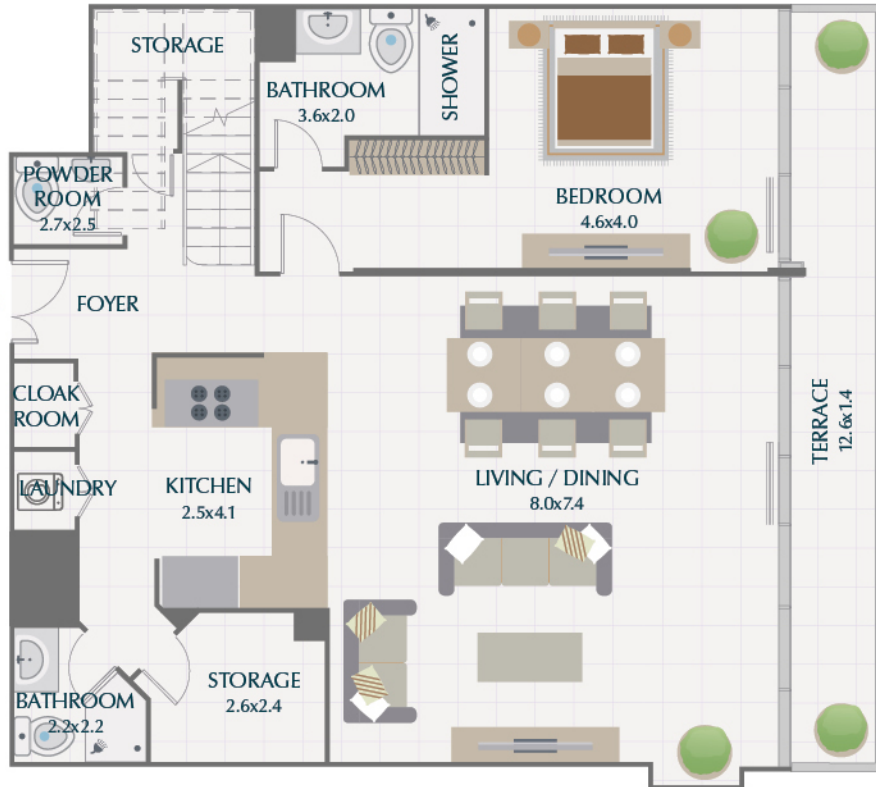

3 BR / TYPE 3A PARK GATE RESIDENCES

SUITE	1816.8 SQ.FT.	168.8 SQ.M.
TERRACE	342.8 SQ.FT.	31.9 SQ.M.
TOTAL	2159.6 SQ.FT.	200.7 SQ.M.

LOWER LEVEL

UPPER LEVEL

3BR PODIUM TOWNHOUSE / TYPE 5 PARK GATE RESIDENCES

SUITE	3029.8 SQ.FT.	281.5 SQ.M.
TERRACE	1107.8 SQ.FT.	102.9 SQ.M.
TOTAL	4137.6 SQ.FT.	384.4 SQ.M.

LOWER LEVEL

UPPER LEVEL

4BR PODIUM TOWNHOUSE / TYPE 3 PARK GATE RESIDENCES

SUITE	3258.2 SQ.FT.	302.7 SQ.M.
TERRACE	851.0 SQ.FT.	79.1 SQ.M.
TOTAL	4109.2 SQ.FT.	381.8 SQ.M.

LOWER LEVEL

UPPER LEVEL

4BR PODIUM TOWNHOUSE / TYPE 4A PARK GATE RESIDENCES

SUITE	3260.6 SQ.FT.	302.9 SQ.M.
TERRACE	400.8 SQ.FT.	37.2 SQ.M.
TOTAL	3661.4 SQ.FT.	340.1 SQ.M.

LOWER LEVEL

UPPER LEVEL

5BR PODIUM TOWNHOUSE / TYPE 1 PARK GATE RESIDENCES