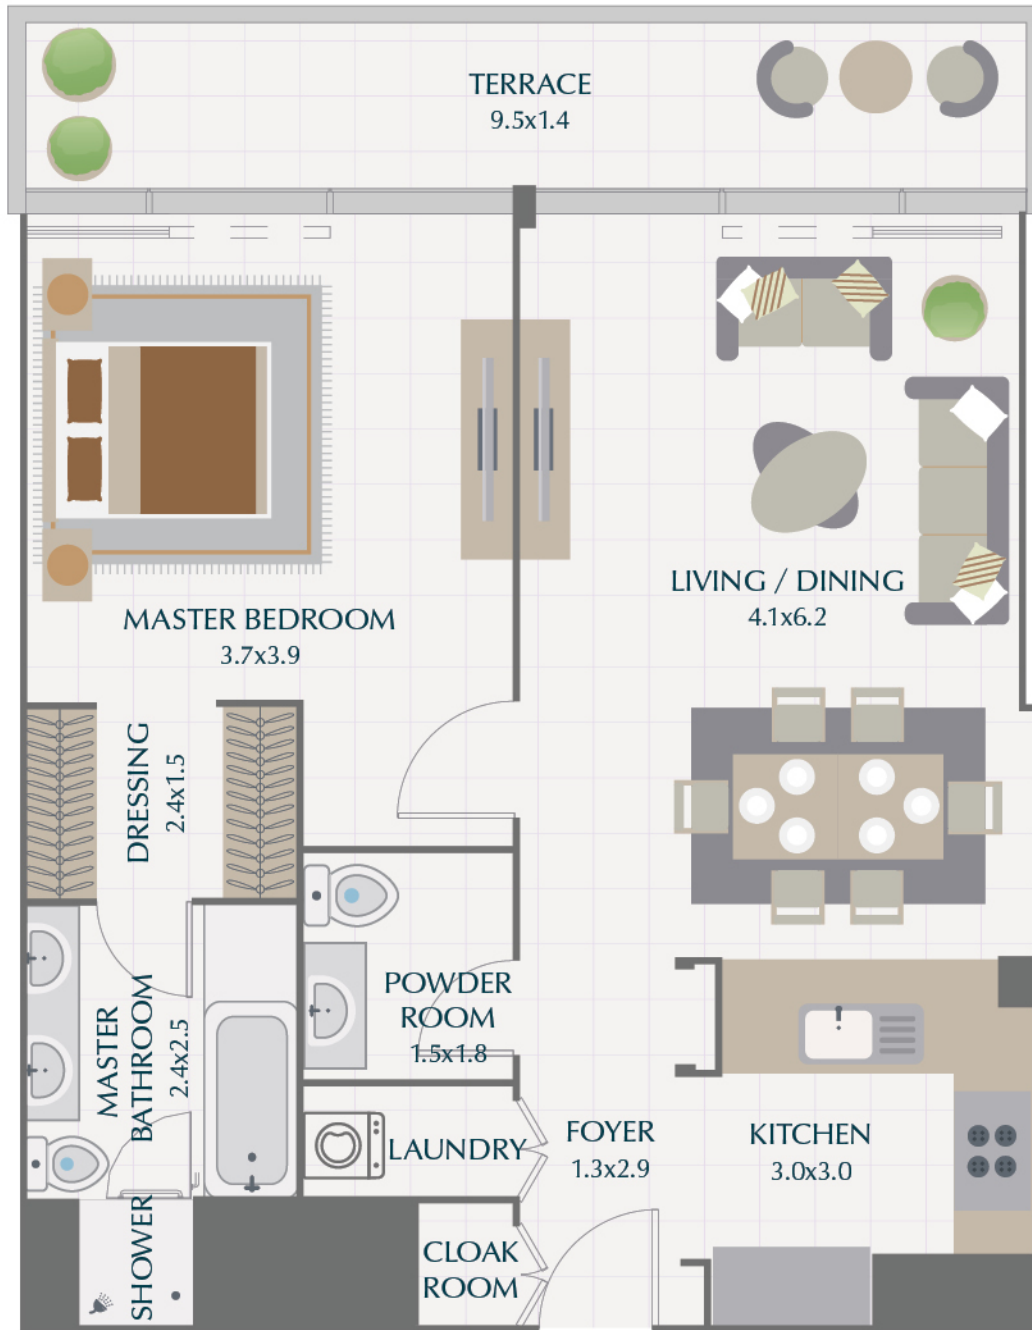

1 BR / TYPE 1A
PARK GATE RESIDENCES

SUITE	851.7 SQ.FT.	79.1 SQ.M.
TERRACE	146.8 SQ.FT.	13.6 SQ.M.
TOTAL	998.5 SQ.FT.	92.7 SQ.M.

1 BR / TYPE 4A
PARK GATE RESIDENCES

SUITE	844.1 SQ.FT.	78.4 SQ.M.
TERRACE	145.4 SQ.FT.	13.5 SQ.M.
TOTAL	989.5 SQ.FT.	91.9 SQ.M.

2 BR / TYPE 1A
PARK GATE RESIDENCES

SUITE	1365.2 SQ.FT.	126.8 SQ.M.
TERRACE	206.9 SQ.FT.	19.2 SQ.M.
TOTAL	1572.1 SQ.FT.	146.0 SQ.M.

2 BR / TYPE 2A
PARK GATE RESIDENCES

SUITE	1413.6 SQ.FT.	131.3 SQ.M.
TERRACE	137.3 SQ.FT.	12.8 SQ.M.
TOTAL	1550.9 SQ.FT.	144.1 SQ.M.

2 BR / TYPE 3A
PARK GATE RESIDENCES

SUITE	1460.8 SQ.FT.	135.7 SQ.M.
TERRACE	151.6 SQ.FT.	14.1 SQ.M.
TOTAL	1612.4 SQ.FT.	149.8 SQ.M.

2 BR / TYPE 4A
PARK GATE RESIDENCES

SUITE	1377.1 SQ.FT.	127.9 SQ.M.
TERRACE	257.5 SQ.FT.	23.9 SQ.M.
TOTAL	1634.6 SQ.FT.	151.8 SQ.M.

3 BR / TYPE 1A PARK GATE RESIDENCES

SUITE	1790.3 SQ.FT.	166.3 SQ.M.
TERRACE	270.7 SQ.FT.	25.2 SQ.M.
TOTAL	2061.0 SQ.FT.	191.5 SQ.M.

3 BR / TYPE 2 PARK GATE RESIDENCES

SUITE	2021.4 SQ.FT.	187.8 SQ.M.
TERRACE	142.6 SQ.FT.	13.3 SQ.M.
TOTAL	2164.0 SQ.FT.	201.1 SQ.M.