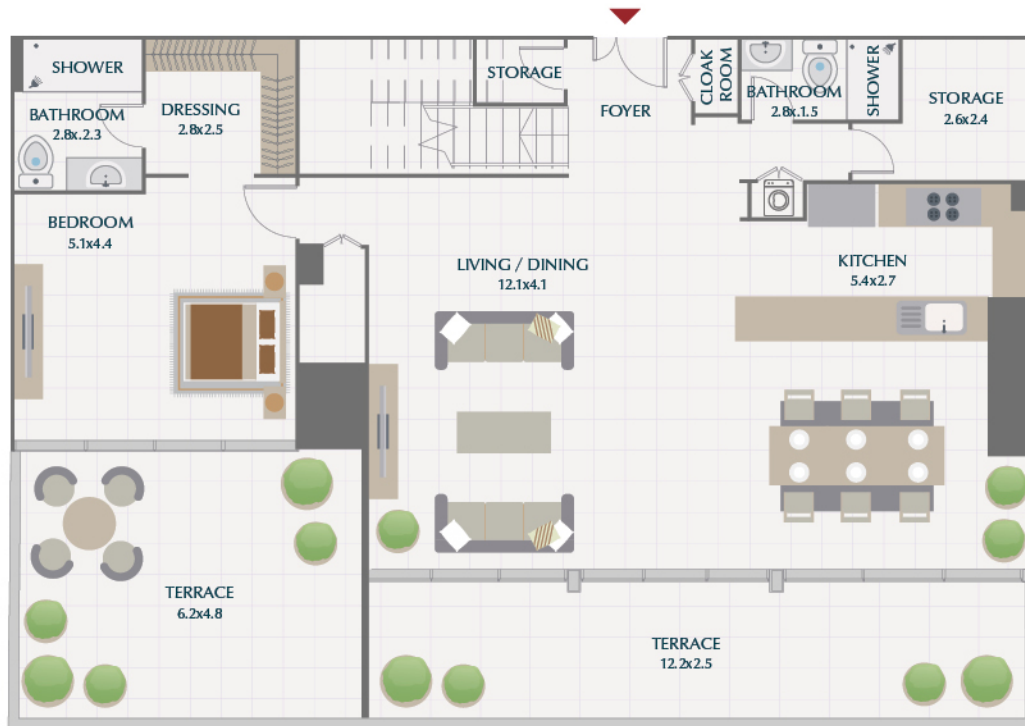

3 BR / TYPE 1A PARK GATE RESIDENCES

SUITE	1790.3 SQ.FT.	166.3 SQ.M.
TERRACE	270.7 SQ.FT.	25.2 SQ.M.
TOTAL	2061.0 SQ.FT.	191.5 SQ.M.

3 BR / TYPE 2 PARK GATE RESIDENCES

SUITE	2021.4 SQ.FT.	187.8 SQ.M.
TERRACE	142.6 SQ.FT.	13.3 SQ.M.
TOTAL	2164.0 SQ.FT.	201.1 SQ.M.

3 BR / TYPE 3A PARK GATE RESIDENCES

SUITE	1816.8 SQ.FT.	168.8 SQ.M.
TERRACE	342.8 SQ.FT.	31.9 SQ.M.
TOTAL	2159.6 SQ.FT.	200.7 SQ.M.

LOWER LEVEL

UPPER LEVEL

3BR PODIUM TOWNHOUSE / TYPE 5 PARK GATE RESIDENCES

SUITE	3029.8 SQ.FT.	281.5 SQ.M.
TERRACE	1107.8 SQ.FT.	102.9 SQ.M.
TOTAL	4137.6 SQ.FT.	384.4 SQ.M.

LOWER LEVEL

UPPER LEVEL

4BR PODIUM TOWNHOUSE / TYPE 3 PARK GATE RESIDENCES

SUITE	3258.2 SQ.FT.	302.7 SQ.M.
TERRACE	851.0 SQ.FT.	79.1 SQ.M.
TOTAL	4109.2 SQ.FT.	381.8 SQ.M.

LOWER LEVEL

UPPER LEVEL

4BR PODIUM TOWNHOUSE / TYPE 4A PARK GATE RESIDENCES

SUITE	3260.6 SQ.FT.	302.9 SQ.M.
TERRACE	400.8 SQ.FT.	37.2 SQ.M.
TOTAL	3661.4 SQ.FT.	340.1 SQ.M.

LOWER LEVEL

UPPER LEVEL

5BR PODIUM TOWNHOUSE / TYPE 1 PARK GATE RESIDENCES