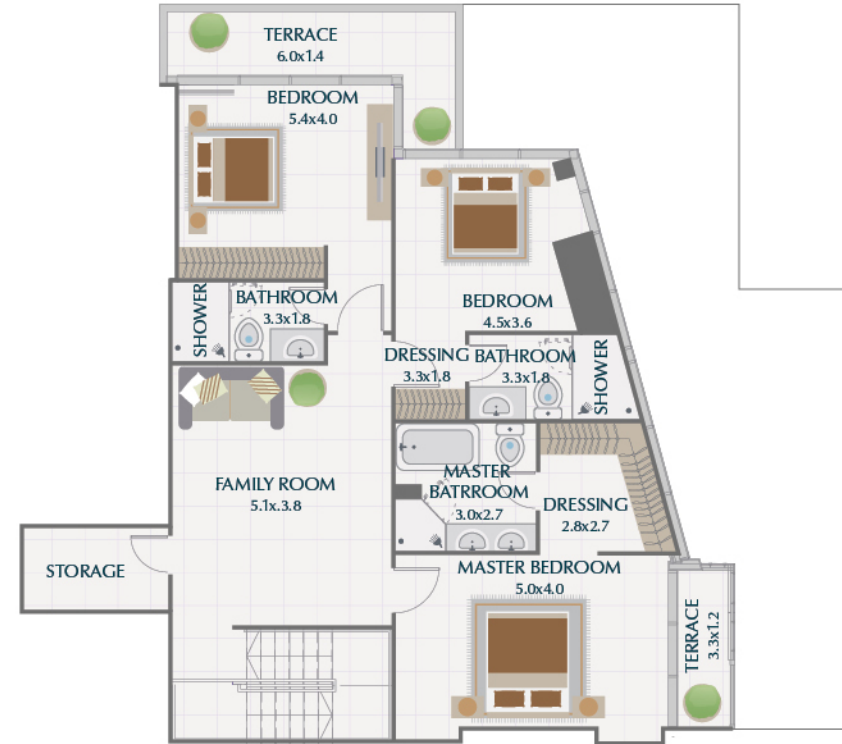

2 BR / TYPE 3A
PARK GATE RESIDENCES

SUITE	1460.8 SQ.FT.	135.7 SQ.M.
TERRACE	151.6 SQ.FT.	14.1 SQ.M.
TOTAL	1612.4 SQ.FT.	149.8 SQ.M.

2 BR / TYPE 4A
PARK GATE RESIDENCES

SUITE	1377.1 SQ.FT.	127.9 SQ.M.
TERRACE	257.5 SQ.FT.	23.9 SQ.M.
TOTAL	1634.6 SQ.FT.	151.8 SQ.M.

3 BR / TYPE 1A PARK GATE RESIDENCES

SUITE	1790.3 SQ.FT.	166.3 SQ.M.
TERRACE	270.7 SQ.FT.	25.2 SQ.M.
TOTAL	2061.0 SQ.FT.	191.5 SQ.M.

3 BR / TYPE 2 PARK GATE RESIDENCES

SUITE	2021.4 SQ.FT.	187.8 SQ.M.
TERRACE	142.6 SQ.FT.	13.3 SQ.M.
TOTAL	2164.0 SQ.FT.	201.1 SQ.M.

3 BR / TYPE 3A PARK GATE RESIDENCES

SUITE	1816.8 SQ.FT.	168.8 SQ.M.
TERRACE	342.8 SQ.FT.	31.9 SQ.M.
TOTAL	2159.6 SQ.FT.	200.7 SQ.M.

LOWER LEVEL

UPPER LEVEL

3BR PODIUM TOWNHOUSE / TYPE 5 PARK GATE RESIDENCES

SUITE	3029.8 SQ.FT.	281.5 SQ.M.
TERRACE	1107.8 SQ.FT.	102.9 SQ.M.
TOTAL	4137.6 SQ.FT.	384.4 SQ.M.

LOWER LEVEL

UPPER LEVEL

4BR PODIUM TOWNHOUSE / TYPE 3 PARK GATE RESIDENCES

SUITE	3258.2 SQ.FT.	302.7 SQ.M.
TERRACE	851.0 SQ.FT.	79.1 SQ.M.
TOTAL	4109.2 SQ.FT.	381.8 SQ.M.